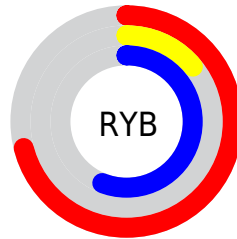

- Red (71%)
- Yellow (14%)
- Blue (56%)