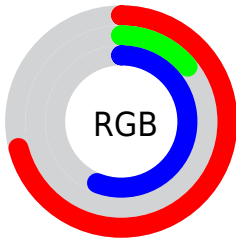

Distribution

- Red (71%)
- Green (14%)
- Blue (56%)