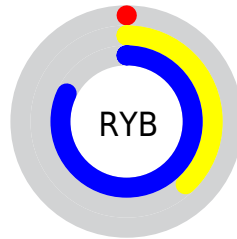

- Red (0%)
- Yellow (38%)
- Blue (82%)