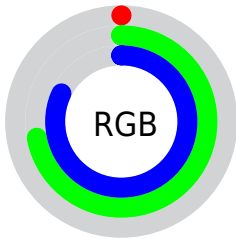

Distribution

- Red (0%)
- Green (72%)
- Blue (82%)