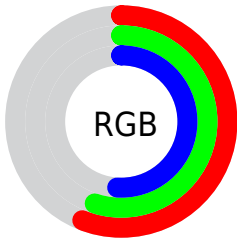

Distribution

- Red (56%)
- Green (55%)
- Blue (51%)