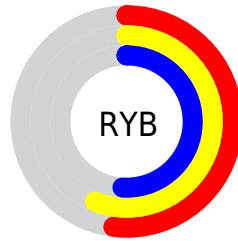

- Red (52%)
- Yellow (56%)
- Blue (51%)