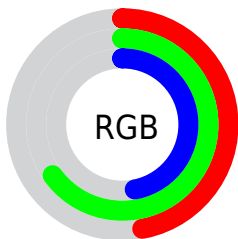

Distribution

Red (47%)

Green (65%)

Blue (47%)