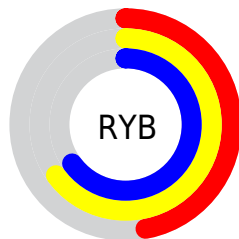

Red (47%)

Yellow (65%)

Blue (65%)