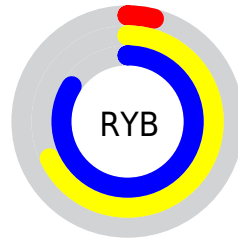

- Red (4%)
- Yellow (68%)
- Blue (84%)