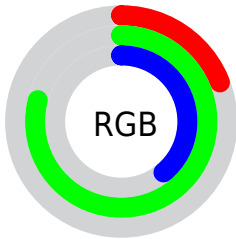

Distribution

- Red (19%)
- Green (79%)
- Blue (39%)