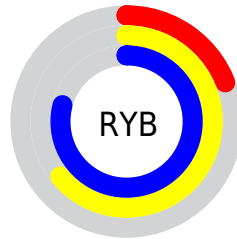

- Red (19%)
- Yellow (64%)
- Blue (79%)