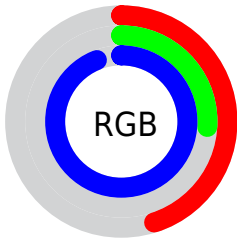

Distribution

Red (45%)

Green (26%)

Blue (94%)