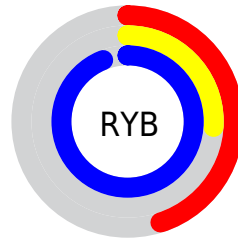

Details

The XYZ color **24.6158, 13.7651, 83.7976** is a dark color, and the websafe version is hex **6633CC**. The color can be described as middle washed purple. A complement of this color would be **53.8803, 73.9195, 16.5823**, and the grayscale version is **11.9964, 12.6211, 13.7444**.

A 20% lighter version of the original color is **42.4329, 29.4070, 98.0474**, and **9.5889, 4.0848, 45.0828** is the 20% darker color. If you saturate the color by 10%, you get **21.4463, 10.4681, 83.3286**, and if you desaturate by 10%, it is **28.8041, 18.4596, 84.4833**.

Distribution

Red (45%)

Green (26%)

Blue (94%)

Red (45%)

Yellow (26%)

Blue (94%)

Cyan (52%)