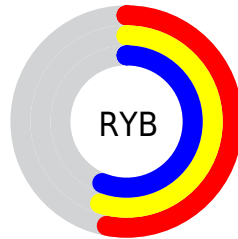

- Red (53%)
- Yellow (55%)
- Blue (56%)