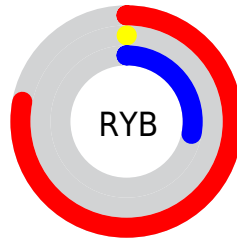

- Red (78%)
- Yellow (0%)
- Blue (28%)