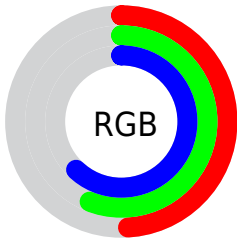

Distribution

Red (49%)

Green (56%)

Blue (62%)