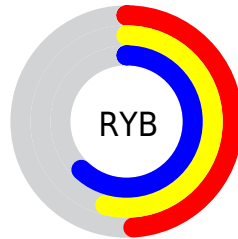

Details

The XYZ color **24.6632, 26.8165, 35.7745** is a dark color, and the websafe version is hex **999999**. A complement of this color would be **26.9032, 27.1394, 23.5595**, and the grayscale version is **24.9395, 26.2383, 28.5735**.

A 20% lighter version of the original color is **50.6682, 54.7253, 70.1799**, and **9.5847, 10.5825, 15.1731** is the 20% darker color. If you saturate the color by 10%, you get **21.5594, 23.7798, 35.3524**, and if you desaturate by 10%, it is **28.1901, 30.1590, 36.2342**.

Distribution

Red (49%)

Green (56%)

Blue (62%)

Red (49%)

Yellow (54%)

Blue (62%)

Cyan (20%)