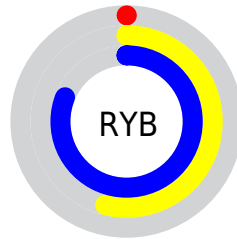

- Red (0%)
- Yellow (54%)
- Blue (81%)