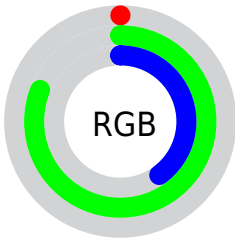

Distribution

- Red (0%)
- Green (81%)
- Blue (40%)