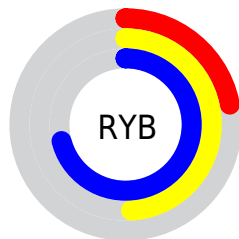

Details

The XYZ color **24.6733, 36.8290, 38.6092** is a dark color, and the websafe version is hex **33CCCC**. A complement of this color would be **22.2037, 13.4515, 9.0168**, and the grayscale version is **25.7003, 27.0388, 29.4452**.

A 20% lighter version of the original color is **50.7498, 70.5811, 74.5671**, and **10.4259, 16.5211, 16.8267** is the 20% darker color. If you saturate the color by 10%, you get **23.5293, 36.2732, 37.0597**, and if you desaturate by 10%, it is **26.1991, 37.5824, 40.2194**.

Distribution

Red (22%)

Green (71%)

Blue (62%)

Red (22%)

Yellow (49%)

Blue (71%)

Cyan (69%)