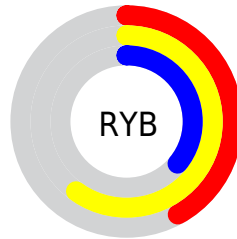

- Red (42%)
- Yellow (60%)
- Blue (36%)