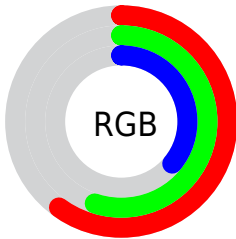

Distribution

- Red (60%)
- Green (55%)
- Blue (36%)