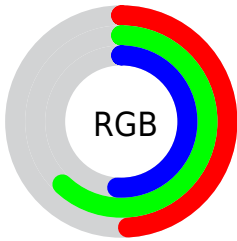

Distribution

- Red (49%)
- Green (62%)
- Blue (51%)