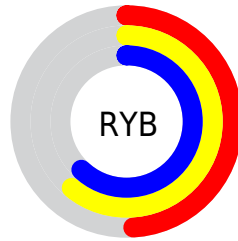

- Red (49%)
- Yellow (61%)
- Blue (62%)