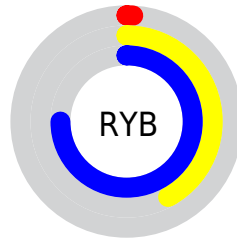

- Red (1%)
- Yellow (42%)
- Blue (75%)