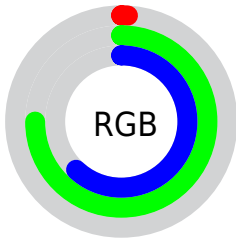

Distribution

- Red (1%)
- Green (75%)
- Blue (62%)