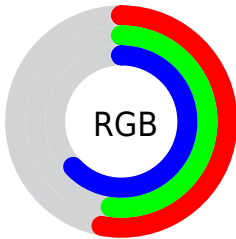

Distribution

- Red (53%)
- Green (52%)
- Blue (63%)