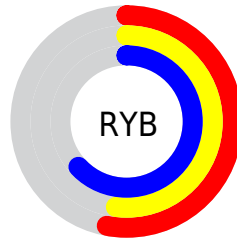

- Red (53%)
- Yellow (52%)
- Blue (63%)