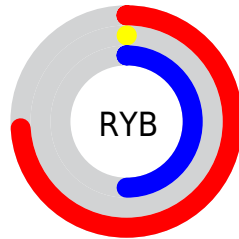

- Red (74%)
- Yellow (0%)
- Blue (50%)