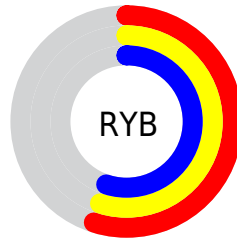

- Red (55%)
- Yellow (55%)
- Blue (55%)