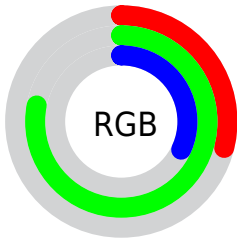

Distribution

- Red (29%)
- Green (78%)
- Blue (32%)