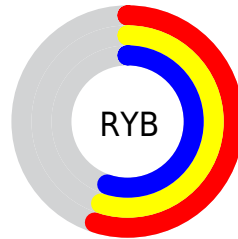

Details

The XYZ color **24.9269, 26.2251, 28.5591** is a dark color, and the websafe version is hex **999999**, and the color name is **philippine gray**. A complement of this color would be **24.9279, 26.2257, 28.5604**, and the grayscale version is **24.9279, 26.2261, 28.5602**.

A 20% lighter version of the original color is **51.1656, 53.9032, 58.1597**, and **9.7181, 10.2242, 11.1341** is the 20% darker color. If you saturate the color by 10%, you get **21.8621, 24.7446, 23.9568**, and if you desaturate by 10%, it is **28.3941, 27.9029, 33.7072**.

Distribution

Red (55%)

Green (55%)

Blue (55%)

Red (55%)

Yellow (55%)

Blue (55%)

Cyan (0%)