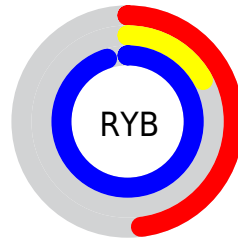

Details

The XYZ color **24.8039, 12.2898, 84.2839** is a dark color, and the websafe version is hex **9933FF**. The color can be described as middle washed purple. A complement of this color would be **47.0128, 70.8784, 13.5858**, and the grayscale version is **9.5110, 10.0063, 10.8969**.

A 20% lighter version of the original color is **42.4708, 26.7177, 97.5263**, and **10.0154, 4.1758, 45.0779** is the 20% darker color. If you saturate the color by 10%, you get **22.2431, 10.0013, 83.9775**, and if you desaturate by 10%, it is **28.1953, 15.7785, 84.7789**.

Distribution

Red (48%)

Green (17%)

Blue (95%)

Red (48%)

Yellow (17%)

Blue (95%)

Cyan (49%)