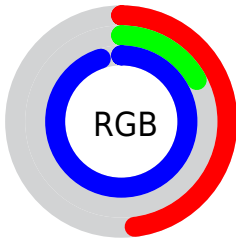

Distribution

Red (48%)

Green (17%)

Blue (95%)