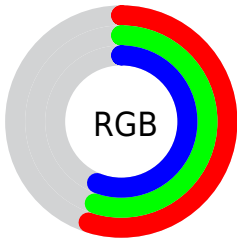

Distribution

- Red (55%)
- Green (55%)
- Blue (56%)