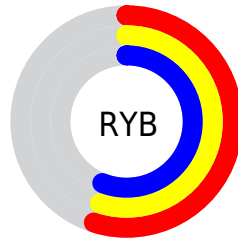

- Red (55%)
- Yellow (55%)
- Blue (56%)