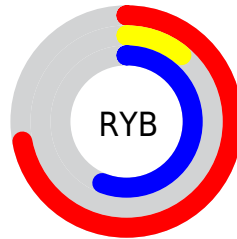

A 20% lighter version of the original color is **51.0182, 31.2246, 55.5626**, and **10.3458, 5.1153, 10.3396** is the 20% darker color. If you saturate the color by 10%, you get **24.1695, 12.1099, 24.7786**, and if you desaturate by 10%, it is **25.8141, 14.2280, 28.9372**.

Distribution

Red (72%)

Green (11%)

Blue (56%)

Red (72%)

Yellow (11%)

Blue (56%)

Cyan (0%)