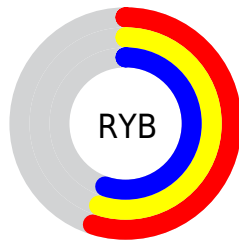

# Details

The XYZ color **24.9269, 26.2251, 28.5591** is a dark color, and the websafe version is hex **999999**, and the color name is **philippine gray**. A complement of this color would be **24.9279, 26.2257, 28.5604**, and the grayscale version is **24.9279, 26.2261, 28.5602**.

A 20% lighter version of the original color is **51.1656, 53.9032, 58.1597**, and **9.7181, 10.2242, 11.1341** is the 20% darker color. If you saturate the color by 10%, you get **21.8621, 24.7446, 23.9568**, and if you desaturate by 10%, it is **28.3941, 27.9029, 33.7072**.

# Distribution

Red (55%)

Green (55%)

Blue (55%)

Red (55%)

Yellow (55%)

Blue (55%)

Cyan (0%)