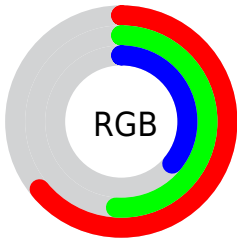

Distribution

Red (64%)

Green (51%)

Blue (36%)