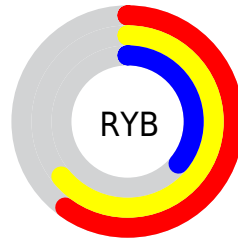

Details

The XYZ color **24.8587, 24.4370, 13.7625** is a dark color, and the websafe version is hex **CC9966**. A complement of this color would be **18.3690, 19.6022, 36.9978**, and the grayscale version is **23.2269, 24.4365, 26.6113**.

A 20% lighter version of the original color is **50.8810, 50.7860, 33.5065**, and **9.7422, 9.3333, 3.8728** is the 20% darker color. If you saturate the color by 10%, you get **23.2529, 22.2547, 10.0544**, and if you desaturate by 10%, it is **26.6907, 26.8284, 18.2965**.

Distribution

Red (64%)

Green (51%)

Blue (36%)

Red (60%)

Yellow (64%)

Blue (36%)

Cyan (0%)