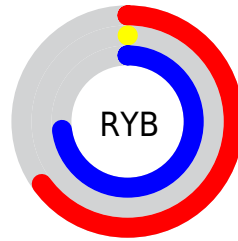

- Red (65%)
- Yellow (0%)
- Blue (73%)