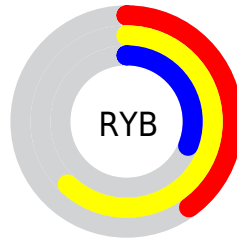

- Red (40%)
- Yellow (62%)
- Blue (31%)