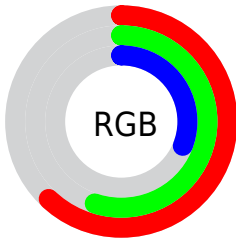

Distribution

- Red (62%)
- Green (55%)
- Blue (31%)