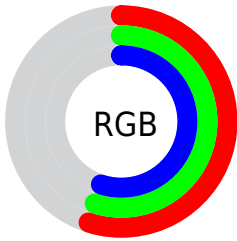

Distribution

Red (55%)

Green (55%)

Blue (55%)