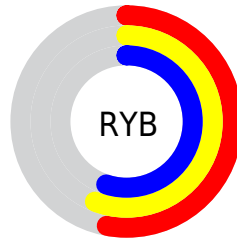

- Red (53%)
- Yellow (56%)
- Blue (55%)