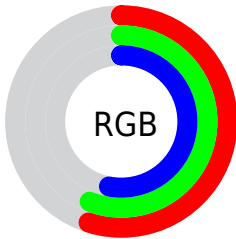

Distribution

- Red (55%)
- Green (56%)
- Blue (53%)