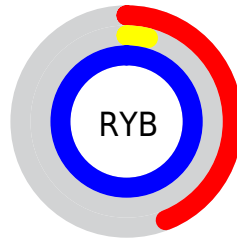

- Red (44%)
- Yellow (4%)
- Blue (100%)