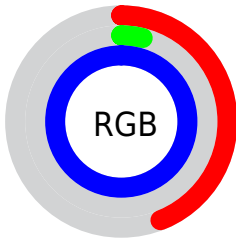

Distribution

- Red (44%)
- Green (4%)
- Blue (100%)