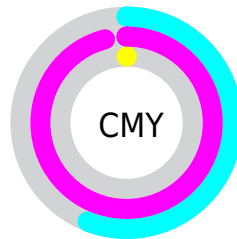

A 20% lighter version of the original color is **39.5034, 22.8715, 96.9403**, and **10.4089, 4.2018, 53.0857** is the 20% darker color. If you saturate the color by 10%, you get **24.0152, 10.2952, 95.3292**, and if you desaturate by 10%, it is **27.4013, 12.9543, 95.6640**.

Distribution

- Red (44%)
- Green (4%)
- Blue (100%)

- Red (44%)
- Yellow (4%)
- Blue (100%)

- Cyan (56%)
- Magenta (96%)
- Yellow (0%)
- Black (0%)

- Cyan (56%)
- Magenta (96%)
- Yellow (0%)

Brightness & Saturation Gradients

These gradients show how the XYZ color 24.8406, 10.8818, 95.3989 changes by changing the brightness by 10 percent. The first figure shows a shift by +10% for each color and the second figure -10%.

Similar to the brightness gradients but the following saturation gradients show a change of the XYZ color 24.8406, 10.8818, 95.3989 by changing the saturation by 10% instead.