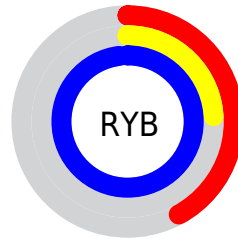

A 20% lighter version of the original color is **40.9753, 28.1394, 97.8796**, and **9.6925, 3.9103, 49.5341** is the 20% darker color. If you saturate the color by 10%, you get **21.7976, 10.2484, 90.4522**, and if you desaturate by 10%, it is **29.0904, 18.0686, 91.5773**.

Distribution

Red (42%)

Green (24%)

Blue (98%)

Red (42%)

Yellow (24%)

Blue (98%)

Cyan (57%)