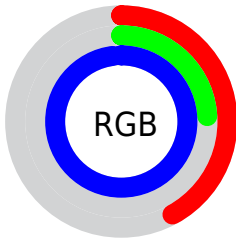

Distribution

Red (42%)

Green (24%)

Blue (98%)