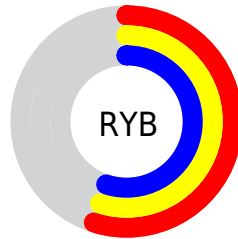

# Details

The XYZ color **24.9269, 26.2251, 28.5591** is a dark color, and the websafe version is hex **999999**, and the color name is **philippine gray**. A complement of this color would be **24.9279, 26.2257, 28.5604**, and the grayscale version is **24.9279, 26.2261, 28.5602**.

A 20% lighter version of the original color is **51.1656, 53.9032, 58.1597**, and **9.7181, 10.2242, 11.1341** is the 20% darker color. If you saturate the color by 10%, you get **21.8621, 24.7446, 23.9568**, and if you desaturate by 10%, it is **28.3941, 27.9029, 33.7072**.

# Distribution

Red (55%)

Green (55%)

Blue (55%)

Red (55%)

Yellow (55%)

Blue (55%)

Cyan (0%)