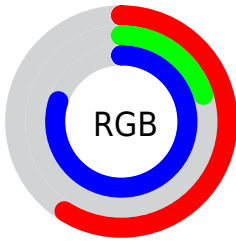

Distribution

- Red (59%)
- Green (20%)
- Blue (80%)