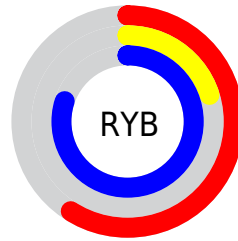

- Red (59%)
- Yellow (20%)
- Blue (80%)