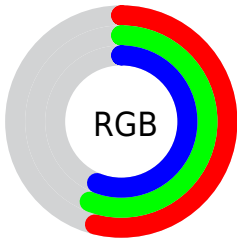

Distribution

- Red (54%)
- Green (56%)
- Blue (56%)