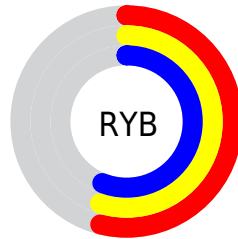

- Red (54%)
- Yellow (55%)
- Blue (56%)