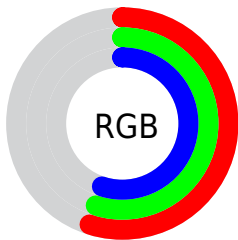

Distribution

Red (55%)

Green (55%)

Blue (55%)