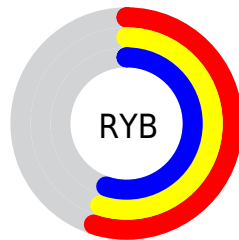

Details

The XYZ color **24.9269, 26.2251, 28.5591** is a dark color, and the websafe version is hex **999999**, and the color name is **philippine gray**. A complement of this color would be **24.9279, 26.2257, 28.5604**, and the grayscale version is **24.9279, 26.2261, 28.5602**.

A 20% lighter version of the original color is **51.1656, 53.9032, 58.1597**, and **9.7181, 10.2242, 11.1341** is the 20% darker color. If you saturate the color by 10%, you get **21.8621, 24.7446, 23.9568**, and if you desaturate by 10%, it is **28.3941, 27.9029, 33.7072**.

Distribution

Red (55%)

Green (55%)

Blue (55%)

Red (55%)

Yellow (55%)

Blue (55%)

Cyan (0%)