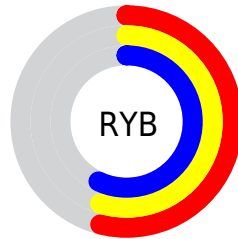

- Red (54%)
- Yellow (55%)
- Blue (57%)