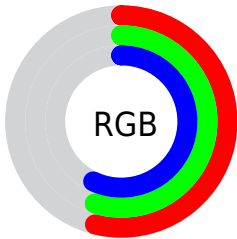

Distribution

- Red (54%)
- Green (55%)
- Blue (57%)