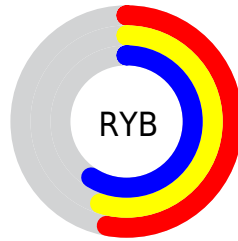

- Red (53%)
- Yellow (55%)
- Blue (59%)