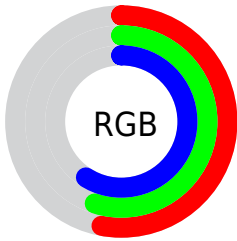

Distribution

- Red (53%)
- Green (55%)
- Blue (59%)