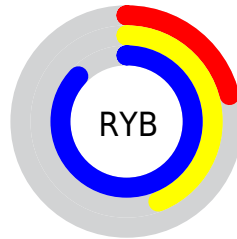

- Red (21%)
- Yellow (44%)
- Blue (87%)