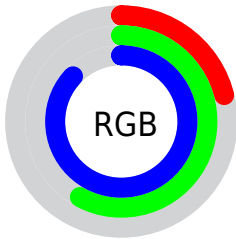

Distribution

- Red (21%)
- Green (58%)
- Blue (87%)