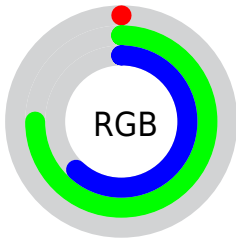

Distribution

- Red (0%)
- Green (75%)
- Blue (62%)