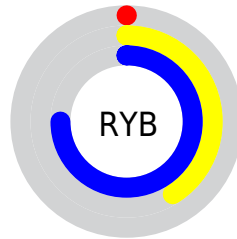

- Red (0%)
- Yellow (41%)
- Blue (75%)