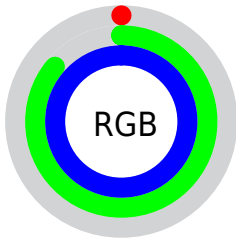

Distribution

- Red (0%)
- Green (86%)
- Blue (100%)