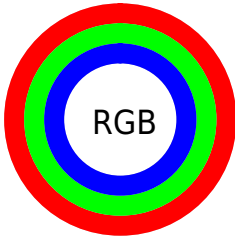

Distribution

- Red (100%)
- Green (100%)
- Blue (100%)