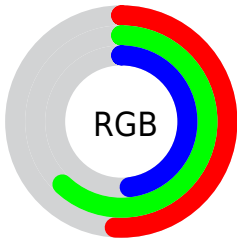

Distribution

Red (51%)

Green (62%)

Blue (48%)