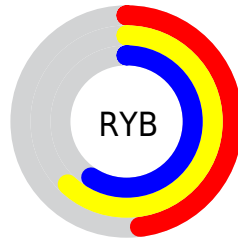

Details

The XYZ color **25.0079, 30.6296, 23.3329** is a dark color, and the websafe version is hex **669966**. A complement of this color would be **26.0183, 23.2147, 35.4590**, and the grayscale version is **27.2199, 28.6375, 31.1862**.

A 20% lighter version of the original color is **51.1592, 60.7904, 50.1116**, and **9.8020, 12.7153, 8.4162** is the 20% darker color. If you saturate the color by 10%, you get **22.2765, 29.3276, 18.4521**, and if you desaturate by 10%, it is **28.1389, 32.1209, 29.0671**.

Distribution

Red (51%)

Green (62%)

Blue (48%)

Red (48%)

Yellow (62%)

Blue (59%)

Cyan (18%)