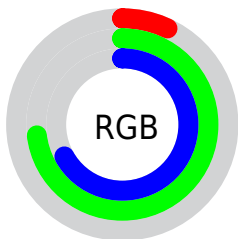

Distribution

- Red (7%)
- Green (73%)
- Blue (67%)