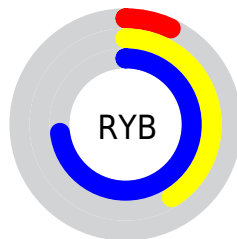

- Red (7%)
- Yellow (41%)
- Blue (73%)