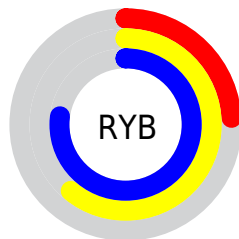

- Red (24%)
- Yellow (61%)
- Blue (77%)