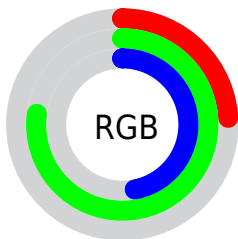

Distribution

- Red (24%)
- Green (77%)
- Blue (47%)