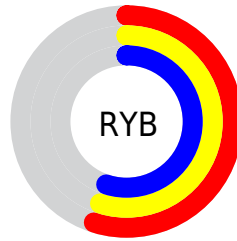

- Red (55%)
- Yellow (55%)
- Blue (55%)