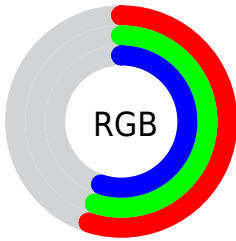

Distribution

- Red (55%)
- Green (55%)
- Blue (55%)