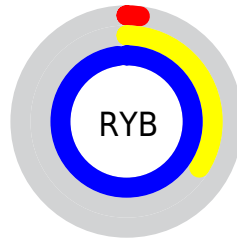

- Red (2%)
- Yellow (34%)
- Blue (98%)