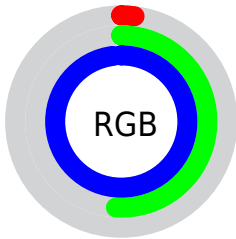

Distribution

- Red (2%)
- Green (51%)
- Blue (98%)