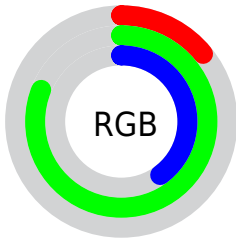

Distribution

- Red (14%)
- Green (81%)
- Blue (40%)