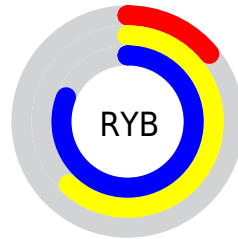

- Red (14%)
- Yellow (62%)
- Blue (81%)