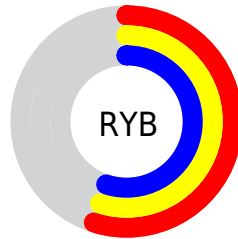

Details

The XYZ color **24.9269, 26.2251, 28.5591** is a dark color, and the websafe version is hex **999999**, and the color name is **philippine gray**. A complement of this color would be **24.9279, 26.2257, 28.5604**, and the grayscale version is **24.9279, 26.2261, 28.5602**.

A 20% lighter version of the original color is **51.1656, 53.9032, 58.1597**, and **9.7181, 10.2242, 11.1341** is the 20% darker color. If you saturate the color by 10%, you get **21.8621, 24.7446, 23.9568**, and if you desaturate by 10%, it is **28.3941, 27.9029, 33.7072**.

Distribution

Red (55%)

Green (55%)

Blue (55%)

Red (55%)

Yellow (55%)

Blue (55%)

Cyan (0%)