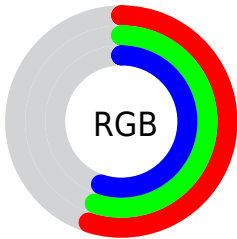

Distribution

Red (55%)

Green (55%)

Blue (55%)