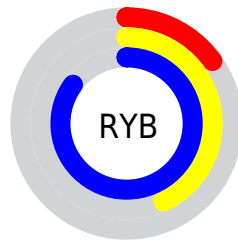

- Red (15%)
- Yellow (43%)
- Blue (85%)