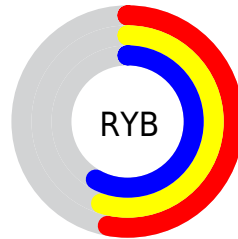

Details

The XYZ color **25.0788, 26.8832, 32.3009** is a dark color, and the websafe version is hex **999999**. A complement of this color would be **26.0757, 26.8667, 26.3662**, and the grayscale version is **25.3024, 26.6201, 28.9893**.

A 20% lighter version of the original color is **51.2393, 54.8091, 64.3785**, and **9.7751, 10.5954, 13.0852** is the 20% darker color. If you saturate the color by 10%, you get **21.9987, 24.0034, 31.9078**, and if you desaturate by 10%, it is **28.5426, 30.0328, 32.7267**.

Distribution

Red (53%)

Green (56%)

Blue (58%)

Red (53%)

Yellow (55%)

Blue (58%)

Cyan (10%)