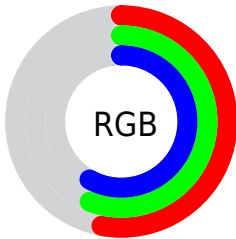

Distribution

Red (53%)

Green (56%)

Blue (58%)